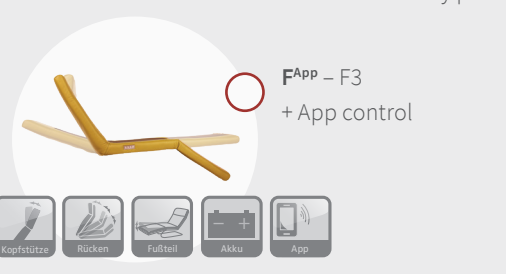

D2 – 47001
Cubic cushion mat

D3 – 47002
Waffle cushion mat

D4 – 47003
Cubic cushion block

B1* – Swing base

B2 – Cantilever base

B3 – Metal runner

B4 – Metal runner ellipse

Headrest function
as standard

F2 – Headrest function as standard + Manual backrest adjustment + Manual legrest adjustment

F3 – Headrest functions as standard + Motorised back adjustment + Motorised legrest adjustment

F3+ – F3 + battery pack