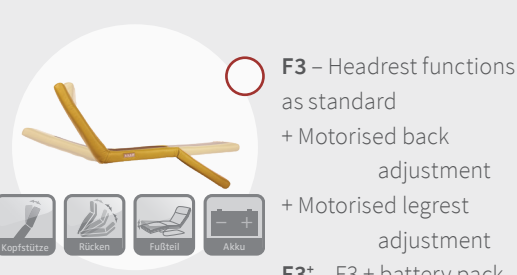

D2 – 47001
Cubic cushion mat

D3 – 47002
Waffle cushion mat

D4 – 47003
Cubic cushion block

B1* – Swing base

B2 – Cantilever base

B3 – Metal runner

B4 – Metal runner ellipse

Headrest function
as standard

F2 – Headrest function as standard + Manual backrest adjustment + Manual legrest adjustment

F3 – Headrest functions as standard + Motorised back adjustment + Motorised legrest adjustment

F3+ – F3 + battery pack

S – width 65 cm

M – width 75 cm

L – width 85 cm

XL – width 95 cm

D1* – For technical reasons, electronic accessories (USB) are not possible with this design. Plug-in armparts cannot be inserted here.

B1* – For technical reasons, this frame is only available in conjunction with the standard headrest adjustment. All other functions are not possible.