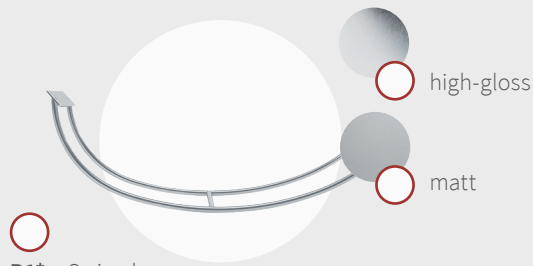

www.daily-dreams.de

Please tick and complete.

Daily Dreams®

4 DESIGNS

4 BASES

4 FUNCTIONS

4 WIDTHS

D1* – 47000
Pointed cushion mat

D2 – 47001
Cubic cushion mat

D3 – 47002
Waffle cushion mat

D4 – 47003
Cubic cushion block

B1* – Swing base

B2 – Cantilever base

B3 – Metal runner

B4 – Metal runner ellipse

Headrest function
as standard