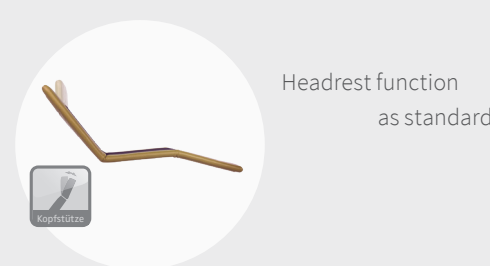

D2 – 47001
Cubic cushion mat

D3 – 47002
Waffle cushion mat

D4 – 47003
Cubic cushion block

B1* – Swing base

B2 – Cantilever base

B3 – Metal runner

B4 – Metal runner ellipse

Headrest function
as standard

F2 – Headrest function as standard + Manual backrest adjustment + Manual legrest adjustment

F3 – Headrest functions as standard + Motorised back adjustment + Motorised legrest adjustment

F3+ – F3 + battery pack