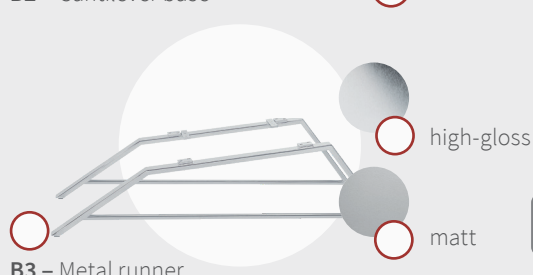

D2 – 47001
Cubic cushion mat

D3 – 47002
Waffle cushion mat

D4 – 47003
Cubic cushion block

B1* – Swing base

B2 – Cantilever base

B3 – Metal runner

B4 – Metal runner ellipse

Headrest function
as standard

F2 – Headrest function as standard + Manual backrest adjustment + Manual legrest adjustment

F3 – Headrest functions as standard + Motorised back adjustment + Motorised legrest adjustment

F3+ – F3 + battery pack

S – width 65 cm

M – width 75 cm

L – width 85 cm

XL – width 95 cm

D1* – For technical reasons, electronic accessories (USB) are not possible with this design. Plug-in armparts cannot be inserted here.

B1* – For technical reasons, this frame is only available in conjunction with the standard headrest adjustment. All other functions are not possible.