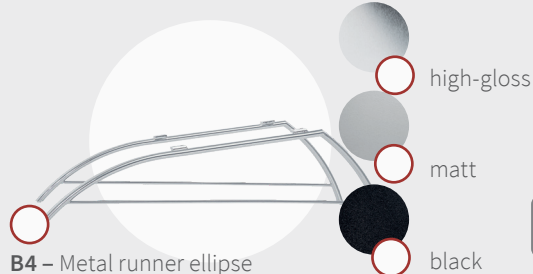

D2 – 47001
Cubic cushion mat

D3 – 47002
Waffle cushion mat

D4 – 47003
Cubic cushion block

B1* – Swing base

B2 – Cantilever base

B3 – Metal runner

B4 – Metal runner ellipse

Headrest function
as standard

F2 – Headrest function as standard + Manual backrest adjustment + Manual legrest adjustment

F3 – Headrest functions as standard + Motorised back adjustment + Motorised legrest adjustment

F3+ – F3 + battery pack